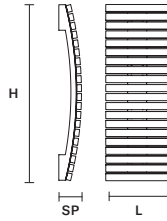

VEGAS A G VRT 

L 28 cm / 11.02"  
 SP 10 cm / 3.93"  
 H 79 cm / 31.10"

INTEGRATED LED LIGHTING  
 14 W CRI>95  
 3000 K – 1854 NOMINAL LM  
 DIMM NO

VEGAS A P 

L 38 cm / 14.96"  
 SP 10 cm / 3.93"  
 H 28 cm / 11.02"