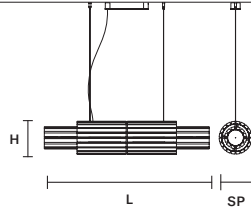

INTEGRATED LED LIGHTING

56 W CRI>95
3000 K – 7261 NOMINAL LM
DIMM 0-10V