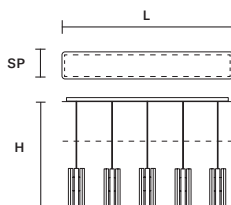

VEGAS C5 LN 125

L 125 cm / 49.21"
SP 20 cm / 7.87"
H MAX 150 cm / 59.05"

INTEGRATED LED LIGHTING
27 W CRI>90
3000K - 3440 Nominal lm
DIMM 1-10V + PUSH