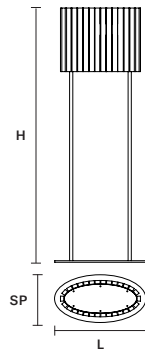

VEGAS A G VRT 

L 28 cm / 11.02"  
 SP 10 cm / 3.93"  
 H 79 cm / 31.10"

INTEGRATED LED LIGHTING  
 14 W CRI>95  
 3000 K – 1854 NOMINAL LM  
 DIMM NO

VEGAS A P 

L 38 cm / 14.96"  
 SP 10 cm / 3.93"  
 H 28 cm / 11.02"

VEGAS TL G 

L 30 cm / 11.81"  
 SP 18 cm / 7.08"  
 H 45 cm / 17.71"

INTEGRATED LED LIGHTING  
 10,8 W CRI>95  
 3000 K – 1390 NOMINAL LM  
 DIMM OWN BUTTON

VEGAS STL 

L 57 cm / 22.40"  
 SP 30 cm / 11.80"  
 H 160 cm / 63.00"

INTEGRATED LED LIGHTING  
 45,6 W CRI>95  
 3000 K – 4970 NOMINAL LM  
 DIMM OWN BUTTON

: for the US market, refer to the relevant price list.

VEGAS C3 LN 75 

L 75 cm / 29.52"  
 SP 20 cm / 7.87"  
 H MAX 150 cm / 59.05"