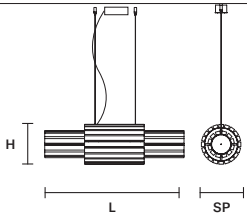

 : for the US market, refer to the relevant price list.

VEGAS BIL 90

L 94 cm / 37.00"  
 SP 27 cm / 10.62"  
 H 27 cm / 10.62"

INTEGRATED LED LIGHTING

41 W CRI>95  
 3000 K – 5253 NOMINAL LM  
 DIMM 0-10V