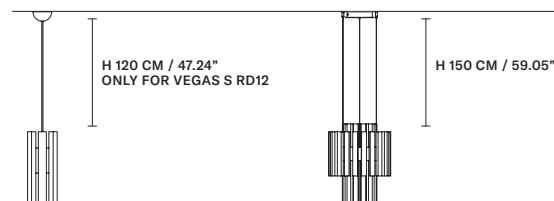

STANDARD CABLES FOR ALL SUSPENSIONS