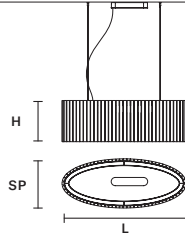

VEGAS S OV120

L 120 cm / 47.24"
SP 48 cm / 18.89"
H 40 cm / 15.74"

INTEGRATED LED LIGHTING
67,2 W CRI>95
3000 K – 8806 NOMINAL LM
DIMM 0-10V