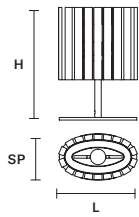

VEGAS A G VRT 

L 28 cm / 11.02"  
 SP 10 cm / 3.93"  
 H 79 cm / 31.10"

INTEGRATED LED LIGHTING  
 14 W CRI>95  
 3000 K – 1854 NOMINAL LM  
 DIMM NO

VEGAS A P 

L 38 cm / 14.96"  
 SP 10 cm / 3.93"  
 H 28 cm / 11.02"

VEGAS TL G 

L 30 cm / 11.81"  
 SP 18 cm / 7.08"  
 H 45 cm / 17.71"

INTEGRATED LED LIGHTING  
 10,8 W CRI>95  
 3000 K – 1390 NOMINAL LM  
 DIMM OWN BUTTON

VEGAS STL 

L 57 cm / 22.40"  
 SP 30 cm / 11.80"  
 H 160 cm / 63.00"