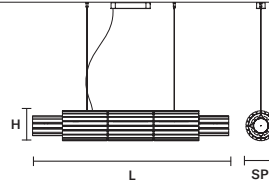

INTEGRATED LED LIGHTING

72 W CRI>95
3000 K – 9270 NOMINAL LM
DIMM 0-10V