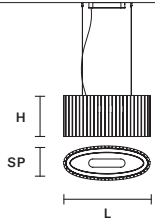

VEGAS S RD40 DB 

∅ 40 cm / 15.74"  
H 50 cm / 19.68"

INTEGRATED LED LIGHTING  
33 W CRI>95  
3000 K - 4248 NOMINAL LM  
DIMM 0-10V

VEGAS S RD 60DB 

∅ 60 cm / 23.62"  
H 50 cm / 19.68"

INTEGRATED LED LIGHTING  
55 W CRI>95  
3000 K - 6592 NOMINAL LM  
DIMM 0-10V

VEGAS S OV85 

L 85 cm / 33.46"  
 SP 34 cm / 13.38"  
 H 40 cm / 15.74"

INTEGRATED LED LIGHTING  
 58,8 W CRI>95  
 3000 K – 7570 NOMINAL LM  
 DIMM 0-10V

VEGAS S OV120 

L 120 cm / 47.24"  
 SP 48 cm / 18.89"  
 H 40 cm / 15.74"