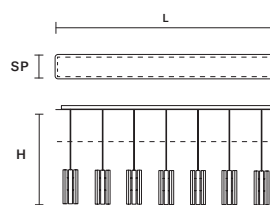

VEGAS C7 LN 175

L 175 cm / 68.89"
SP 20 cm / 7.87"
H MAX 150 cm / 59.05"

INTEGRATED LED LIGHTING
37,8 W CRI>90
3000K - 4816 Nominal lm
DIMM 1-10V + DALI + PUSH