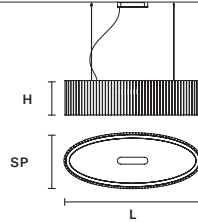

VEGAS S OV160

L 160 cm / 62.99"
SP 65 cm / 25.59"
H 40 cm / 15.74"

INTEGRATED LED LIGHTING
119 W CRI>95
3000 K – 15372 NOMINAL LM
DIMM 0-10V